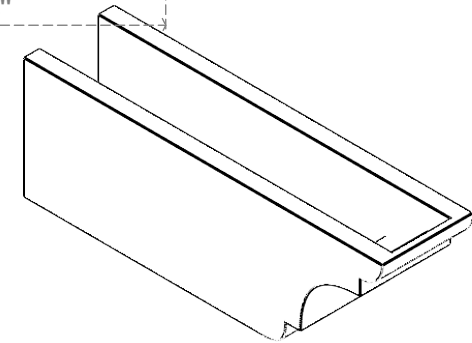

ITEM NUMBER: RFTURO06X08000X24000X008NEB00RCPR

6"W X 8"H X 24"L TIMBERTHANE ROUGH CEDAR NEW BRIGHTON FAUX WOOD OPEN RAFTER TAIL, 8"L END, PRIMED TAN **24"**

ISOMETRIC

GENERATED DATE : 03/02/2023

EKENA MILLWORK
2300 WEST MAIN ST.
CLARKSVILLE, TX 75426
TOLL FREE: 866-607-0453
WWW.EKENAMILLWORK.COM

NOTES

1. INSTALLATION TO BE COMPLETED IN ACCORDANCE WITH MANUFACTURER'S SPECIFICATIONS.
2. DRAWING MAY NOT BE TO SCALE
3. THIS DRAWING IS INTENDED FOR DESIGN AND PLANNING PURPOSES ONLY.
4. ALL INFORMATION CONTAINED HEREIN WAS CURRENT AT THE TIME OF DEVELOPMENT BUT MUST BE REVIEWED AND APPROVED BY THE PRODUCT MANUFACTURER TO BE CONSIDERED ACCURATE.
5. TIMBERTHANE ARCHITECTURAL PRODUCTS ARE MADE FROM HIGH DENSITY URETHANE AND COME FACTORY PRIMED