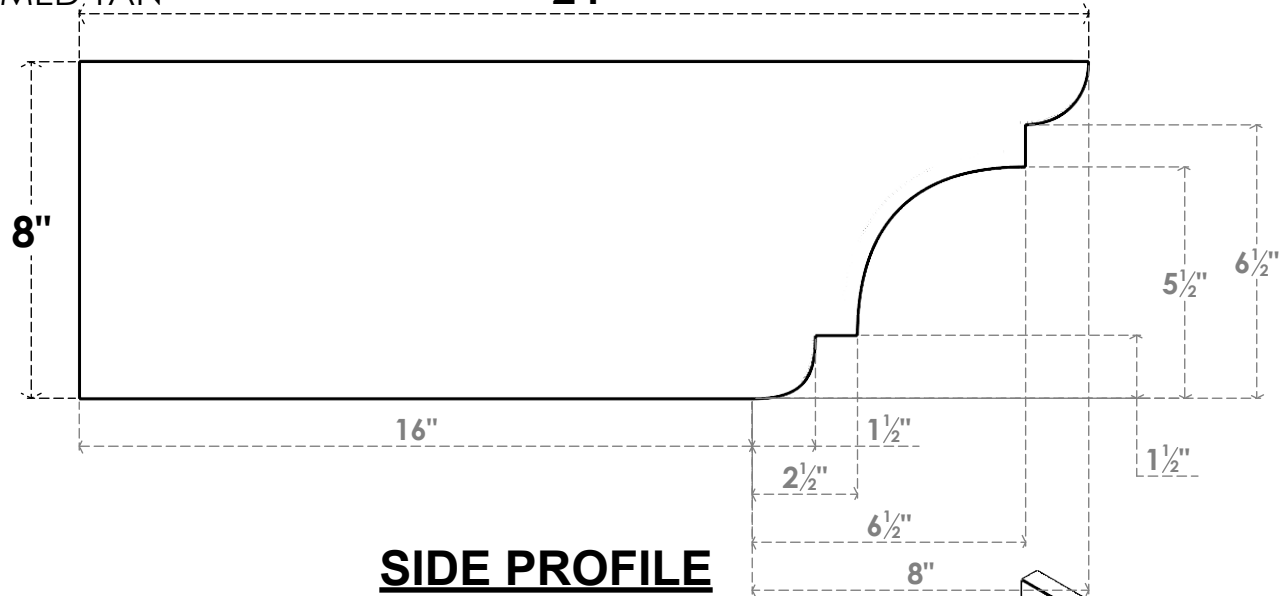

ITEM NUMBER: RFTURO06X08000X24000X008NEB00RCPR

6"W X 8"H X 24"L TIMBERTHANE ROUGH CEDAR NEW BRIGHTON FAUX WOOD OPEN RAFTER TAIL, 8"L END, PRIMED TAN **24"**

ISOMETRIC

GENERATED DATE : 03/02/2023

EKENA MILLWORK
2300 WEST MAIN ST.
CLARKSVILLE, TX 75426
TOLL FREE: 866-607-0453
WWW.EKENAMILLWORK.COM

NOTES

1. INSTALLATION TO BE COMPLETED IN ACCORDANCE WITH MANUFACTURER'S SPECIFICATIONS.
2. DRAWING MAY NOT BE TO SCALE
3. THIS DRAWING IS INTENDED FOR DESIGN AND PLANNING PURPOSES ONLY.
4. ALL INFORMATION CONTAINED HEREIN WAS CURRENT AT THE TIME OF DEVELOPMENT BUT MUST BE REVIEWED AND APPROVED BY THE PRODUCT MANUFACTURER TO BE CONSIDERED ACCURATE.
5. TIMBERTHANE ARCHITECTURAL PRODUCTS ARE MADE FROM HIGH DENSITY URETHANE AND COME FACTORY PRIMED