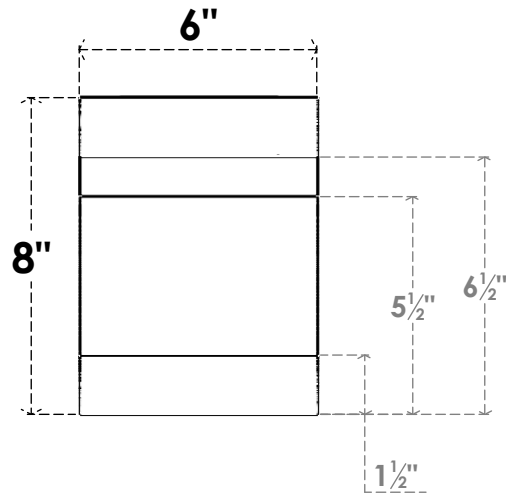

ITEM NUMBER: RFTURO06X08000X24000X008NEB00RCPR

6"W X 8"H X 24"L TIMBERTHANE ROUGH CEDAR NEW BRIGHTON FAUX WOOD OPEN RAFTER TAIL, 8"L END, PRIMED TAN **24"**

ISOMETRIC

GENERATED DATE : 03/02/2023

EKENA MILLWORK
2300 WEST MAIN ST.
CLARKSVILLE, TX 75426
TOLL FREE: 866-607-0453
WWW.EKENAMILLWORK.COM

NOTES

1. INSTALLATION TO BE COMPLETED IN ACCORDANCE WITH MANUFACTURER'S SPECIFICATIONS.
2. DRAWING MAY NOT BE TO SCALE
3. THIS DRAWING IS INTENDED FOR DESIGN AND PLANNING PURPOSES ONLY.
4. ALL INFORMATION CONTAINED HEREIN WAS CURRENT AT THE TIME OF DEVELOPMENT BUT MUST BE REVIEWED AND APPROVED BY THE PRODUCT MANUFACTURER TO BE CONSIDERED ACCURATE.
5. TIMBERTHANE ARCHITECTURAL PRODUCTS ARE MADE FROM HIGH DENSITY URETHANE AND COME FACTORY PRIMED